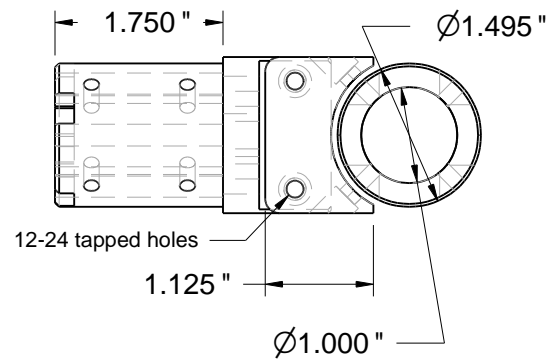

SCALE 1:2

INCLUDED HARDWARE

Item #	Qty	Part Number	Part Name
1	1	CE15-RW-01	Sleeve, Inner, Wide, 1.5
2	1	CE15-BT-02	Bracket, Tube, Connect, B side, 1.5
3	1	CE15-BT-01	Bracket, Tube, Connect, A side 1.5
4	1	CE15-TC-01	Coupler, Tube, 1.5
5	1	CE15-AD-01	Adaptor, 1.5
6	4	10-32 X 1-7/8"	SHCS
7	8	10-32 X 7/16"	BHCS
8	4	10-32 X 7/16"	SHCS
9	2	12-24 X 1-1/4"	SHCS

PART NUMBER:
CE15-BT-05

PART NAME:
Connector Assembly, Removable, 1.5"

CARBON ERECTOR™

© 2015 Carbon Erector Information in this drawing is provided for reference only.

by **Rock West**
COMPOSITES