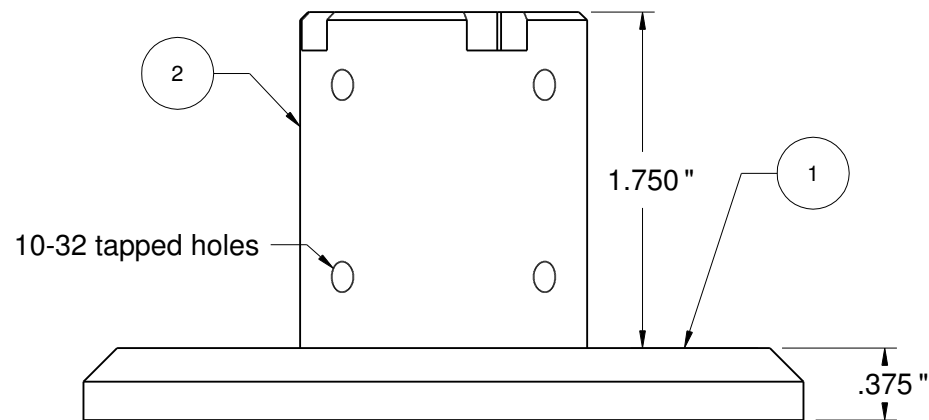

SCALE 1:1

SCALE 1:1

INCLUDED HARDWARE

Item #	Qty	Part Number	Part Name
1	1	CE15-MP-01	Plate, Mount, Round, 1.5
2	1	CE15-AD-01	Adaptor, 1.5
3	4	10-32 X 1-7/8	SHCS
4	8	10-32 X 7/16	BHCS

PART NUMBER:
CE15-MP-05

PART NAME:
Mounting Plate, 1.5"

CARBON ERECTOR™

© 2015 Carbon Erector Information in this drawing is provided for reference only.