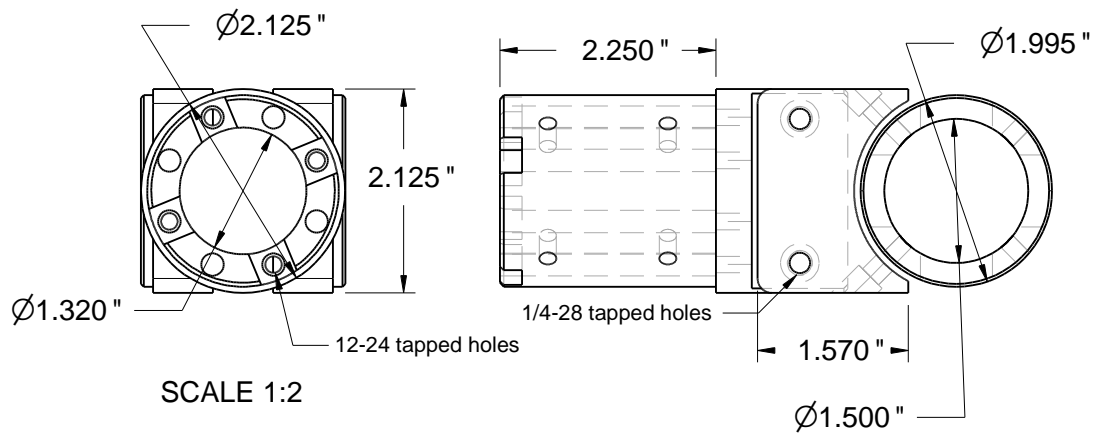

INCLUDED HARDWARE

Item #	Qty	Part Number	Part Name
1	1	CE20-RW-01	Sleeve, Inner, Wide, 2.0
2	1	CE20-BT-01	Bracket, Tube, Connect, A side 2.0
3	1	CE20-BT-02	Bracket, Tube Connect, B side 2.0
4	1	CE20-AD-01	Adaptor, 2.0
5	1	CE20-TC-01	Coupler, Tube, 2.0
6	4	12-24 X 2-1/4	SHCS
7	8	12-24 X 3/8	BHCS
8	4	12-24 X 5/8	BHCS
9	2	1/4-28 X 1-1/2	SHCS

PART NUMBER:  
CE20-BT-05

PART NAME:  
Connector Assembly, Removable, 2.0"

**CARBON ERECTOR™**

by **Rock West  
COMPOSITES**

© 2015 Carbon Erector Information in this drawing is provided for reference only.