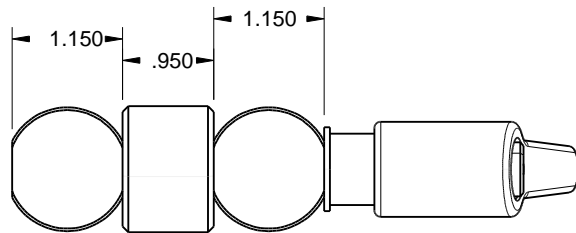

SCALE 1:2

SCALE 1:2

Item #	Qty	Part Number	Part Name
1	1	CE20-AC-01	Rod,Tapped, Adjuster, 2.0 in.
2	1	CE20-AC-02	Rod, Thru Hole, Adjuster, 2.0 in.
3	1	CE20-AC-03	Sleeve, Adjuster 2.0
4	1	96765A150	washer, .375in, black
5	1	3/8-16 X 3	SHCS
6	1	06610-4A41X90	Nylon Adjustable Lever Grey 3/8-16 X 90MM

PART NUMBER:
CE20-AC-05

PART NAME:
Connector Assembly, Adjustable, 2.0"

 **CARBON ERECTOR™**

© 2015 Carbon Erector Information in this drawing is provided for reference only.

by  **Rock West
COMPOSITES**