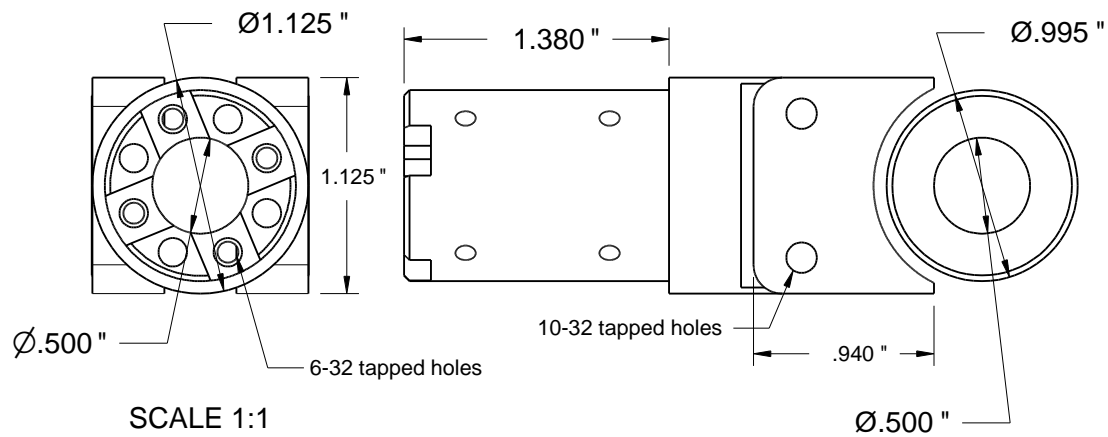

SCALE 1:1

Item #	Qty	Part Number	Part Name
1	1	CE10-RW-01	Sleeve, Inner, Wide, 1.0
2	1	CE10-BT-01	Bracket, Tube, Connect A side
3	1	CE10-BT-02	Bracket, Tube, Connect, B side
4	1	CE10-AD-01	Adaptor, 1.0
5	1	CE10-TC-01	Coupler, Tube, 1.0
6	4	6-32 X 1 1/2	SHCS
7	8	6-32 X 3/8	BHCS
8	4	6-32 X 7/16	SHCS
9	2	10-32 X 7/8	SHCS

PART NUMBER:
CE10-BT-05

PART NAME:
Connector Assembly, Removable, 1.0"

CARBON ERECTOR™

© 2015 Carbon Erector Information in this drawing is provided for reference only.

by **Rock West**
COMPOSITES