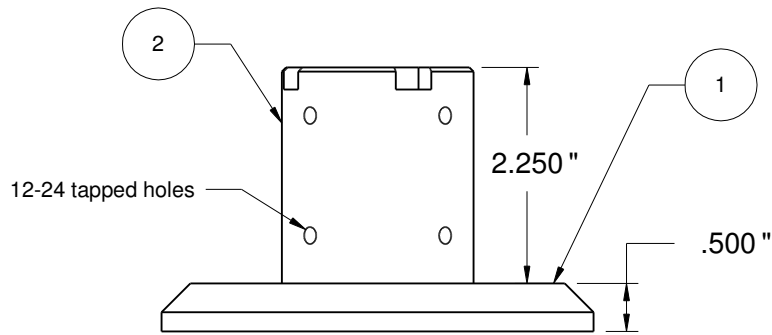

SCALE 1:1

INCLUDED HARDWARE

Item #	Qty	Part Number	Part Name
1	1	CE20-MP-01	Plate, Mount, Round, 2.0
2	1	CE20-AD-01	Adaptor, 2.0
3	4	12-24 X 2-1/2	SHCS
4	8	12-24 X 3/8	BHCS

SCALE 1:2

PART NUMBER:
CE20-MP-05

PART NAME:
Mounting Plate, 2.0"

CARBON ERECTOR™

© 2015 Carbon Erector Information in this drawing is provided for reference only.

by **Rock West**
COMPOSITES